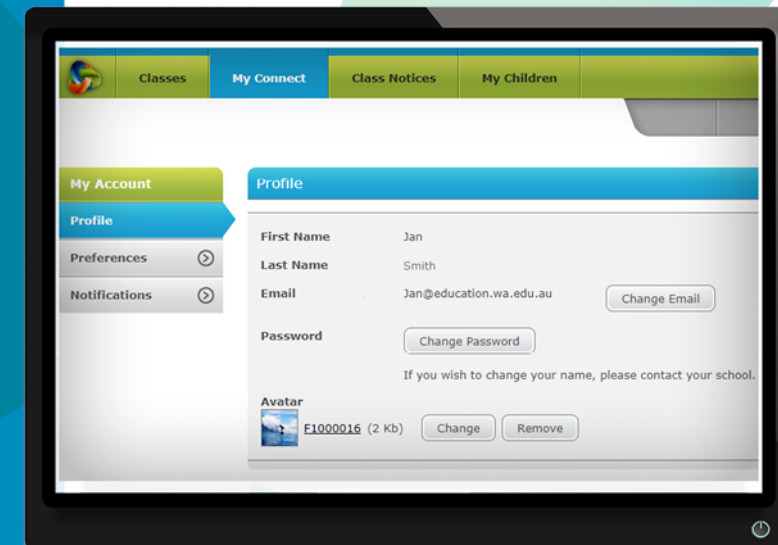

STUDENT REPORTS

NOW ONLINE

Your child's reports online

- stored securely in the Department of Education WA
- building a history of reports over time
- available anytime, anywhere

CONNECT

If you would like to know more about Connect please contact your school

Willetton.ps@education.wa.edu.au

“ I have three kids in three different schools and I can just go into Connect and see how they are all doing ... it's a one-stop-shop ”
WA school Parent

Watch how other parents are enjoying the use of Connect
<https://vimeo.com/234791047>