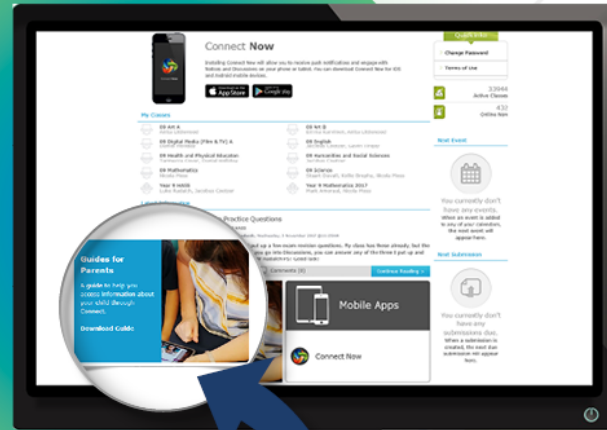

See what else Connect has to offer