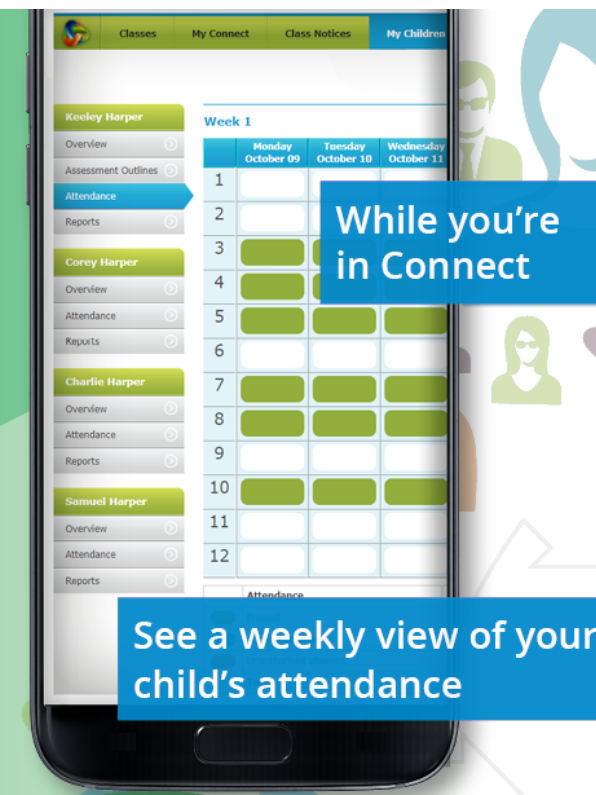

See what else Connect has to offer